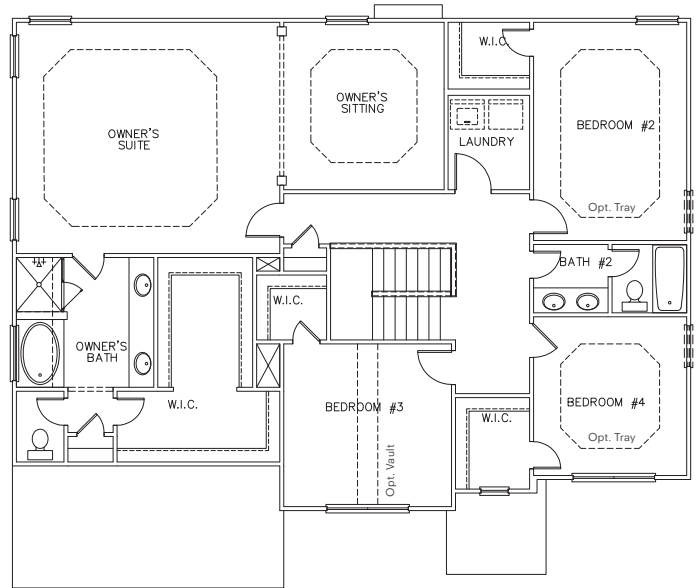

THE RIDGEWOOD

Two-Story Home
4 Bedrooms, 4 Baths
Approx. 3,172 sq. ft. heated

Elevation C3

First Floor

Second Floor

In continuous effort by Silverstone Communities to improve the quality of your home, we reserve the right to change features, prices, plans and specifications without notice. Dimensions and square feet are approximations only. Renderings are for marketing purposes only. See your onsite sales associate for additional information. © 2018 Silverstone Communities. Revised 5-1-17