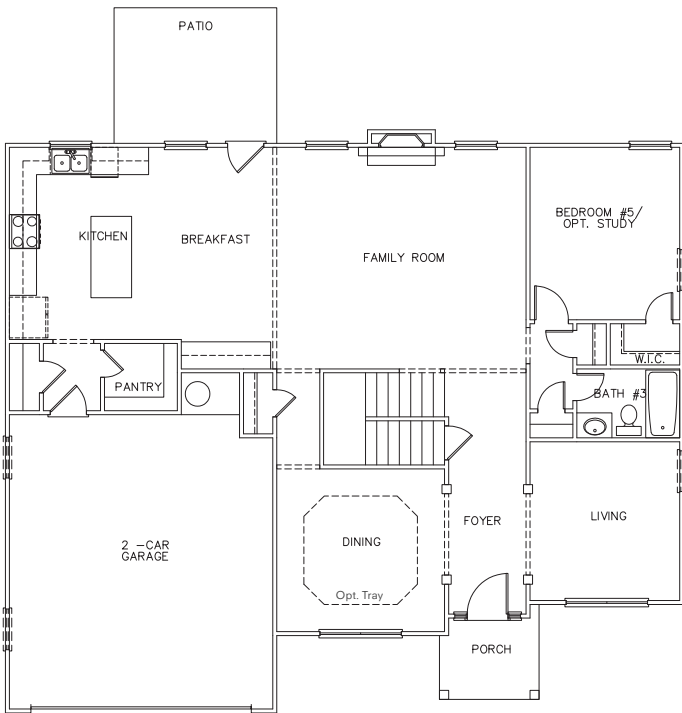

THE RIDGEWOOD

Two-Story Home
4 Bedrooms, 4 Baths
Approx. 3,172 sq. ft. heated

Elevation C3

First Floor

Second Floor

In continuous effort by Silverstone Communities to improve the quality of your home, we reserve the right to change features, prices, plans and specifications without notice. Dimensions and square feet are approximations only. Renderings are for marketing purposes only. See your onsite sales associate for additional information. © 2018 Silverstone Communities. Revised 5-1-17