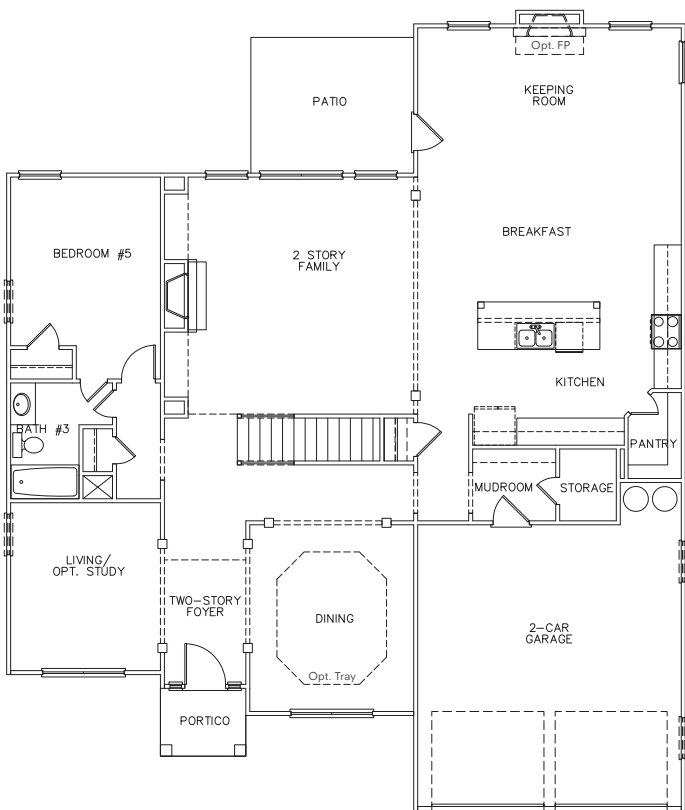

# THE BROOKHAVEN

Two-Story Home  
5 Bedrooms, 4 Baths  
Approx. 3,587 sq. ft. heated

First Floor

Second Floor

In continuous effort by Silverstone Communities to improve the quality of your home, we reserve the right to change features, prices, plans and specifications without notice. Dimensions and square feet are approximations only. Renderings are for marketing purposes only. See your onsite sales associate for additional information. © 2018 Silverstone Communities. Revised 12-28-18