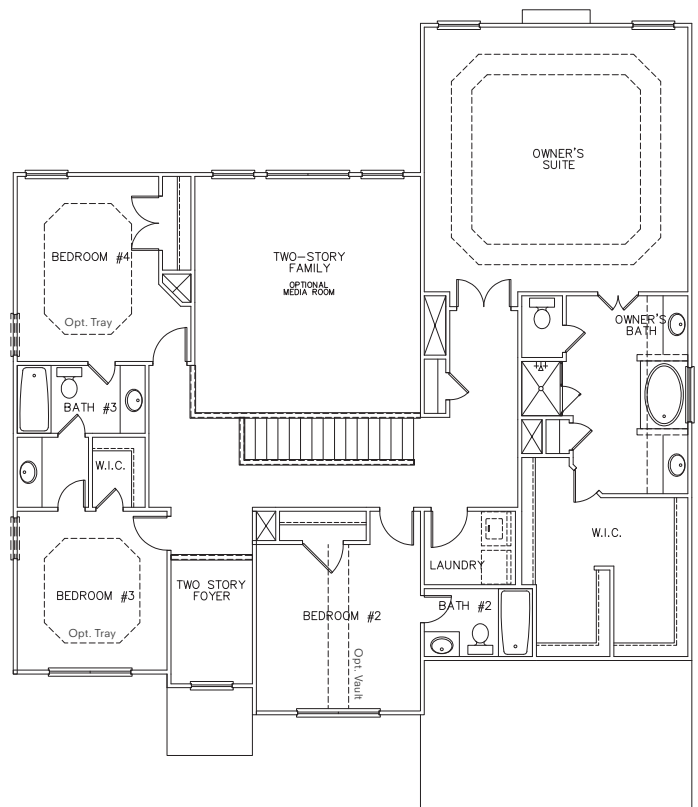

# THE BROOKHAVEN

Two-Story Home  
5 Bedrooms, 4 Baths  
Approx. 3,587 sq. ft. heated

First Floor

Second Floor

In continuous effort by Silverstone Communities to improve the quality of your home, we reserve the right to change features, prices, plans and specifications without notice. Dimensions and square feet are approximations only. Renderings are for marketing purposes only. See your onsite sales associate for additional information. © 2018 Silverstone Communities. Revised 12-28-18