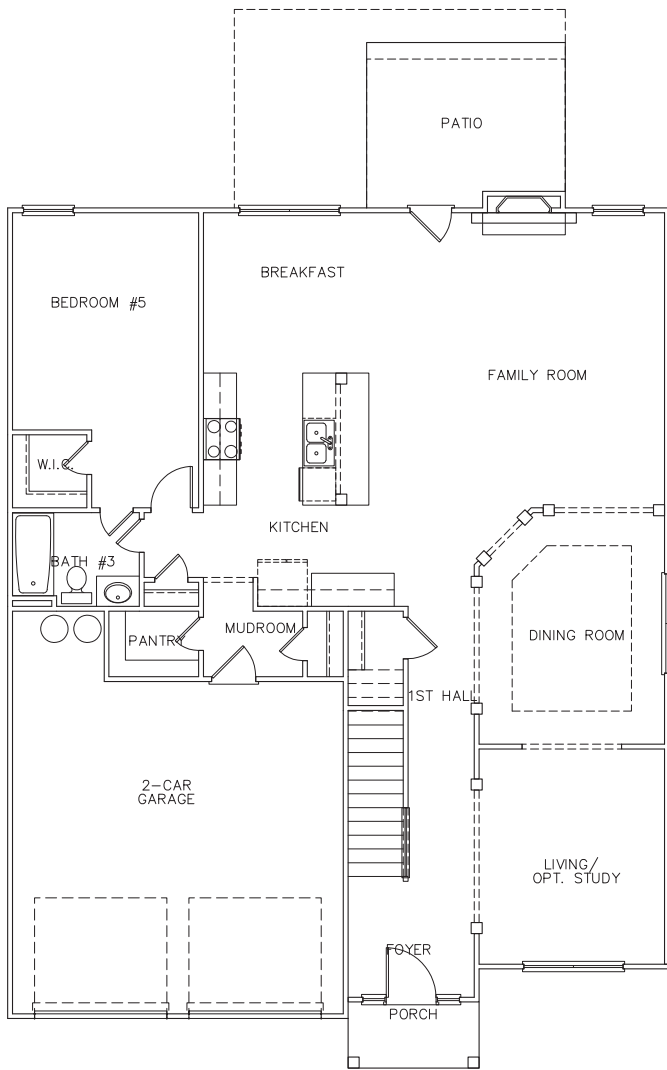

# THE LYNDON

Two-Story Home  
5 Bedrooms, 3 Baths  
Approx. 3,226 sq. ft. heated

In continuous effort by Silverstone Communities to improve the quality of your home, we reserve the right to change features, prices, plans and specifications without notice. Dimensions and square feet are approximations only. Renderings are for marketing purposes only. See your onsite sales associate for additional information. © 2018 Silverstone Communities. Revised 6-26-17