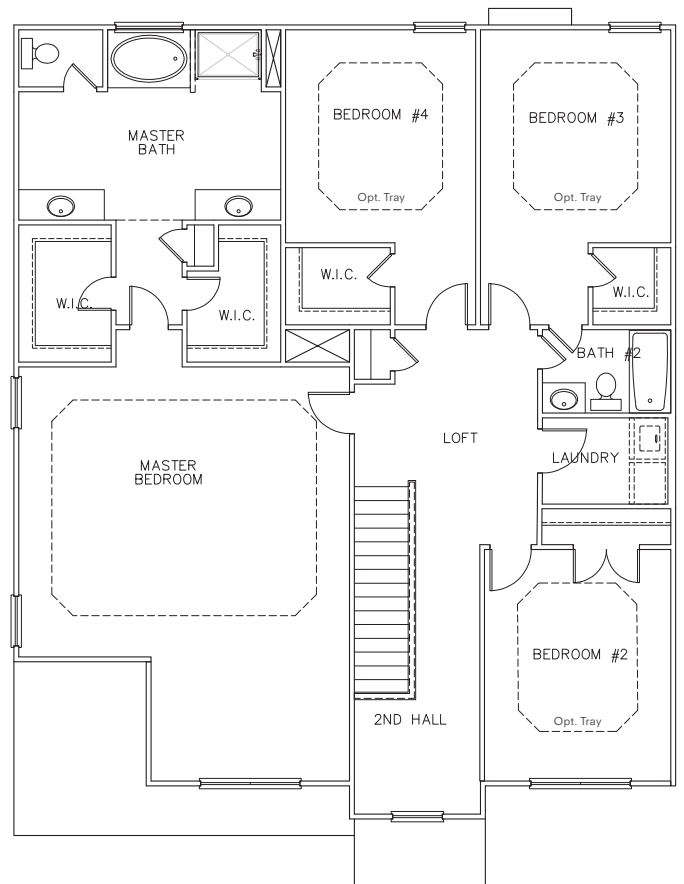

# THE LYNDON

Two-Story Home  
5 Bedrooms, 3 Baths  
Approx. 3,226 sq. ft. heated

In continuous effort by Silverstone Communities to improve the quality of your home, we reserve the right to change features, prices, plans and specifications without notice. Dimensions and square feet are approximations only. Renderings are for marketing purposes only. See your onsite sales associate for additional information. © 2018 Silverstone Communities. Revised 6-26-17