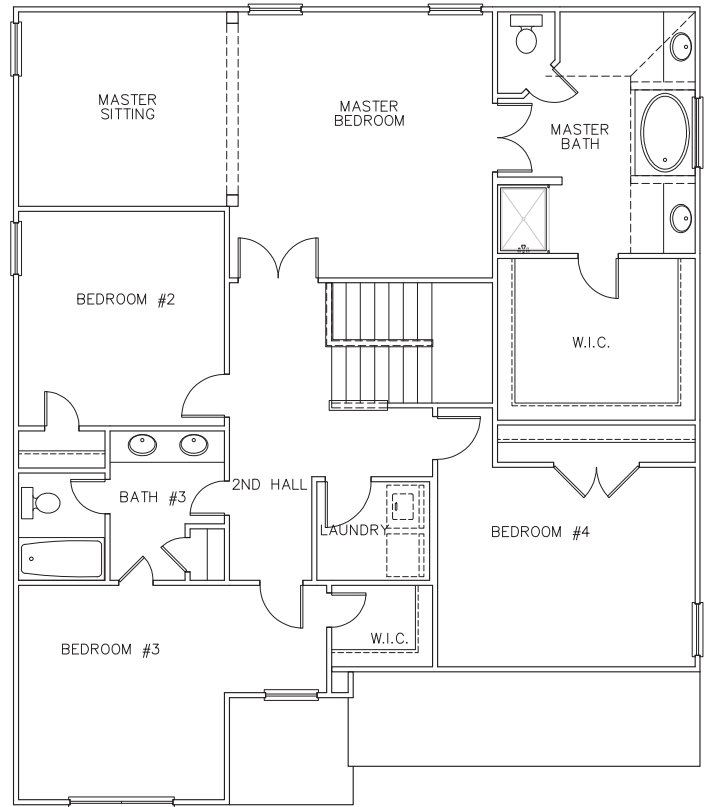

THE LeCLAIRE

Two-Story Home
5 Bedrooms, 3 Baths
Approx. 3,170 sq. ft. heated

Elevation B3

First Floor

Second Floor

In continuous effort by Silverstone Communities to improve the quality of your home, we reserve the right to change features, prices, plans and specifications without notice. Dimensions and square feet are approximations only. Renderings are for marketing purposes only. See your onsite sales associate for additional information. © 2018 Silverstone Communities. Revised 3-5-17