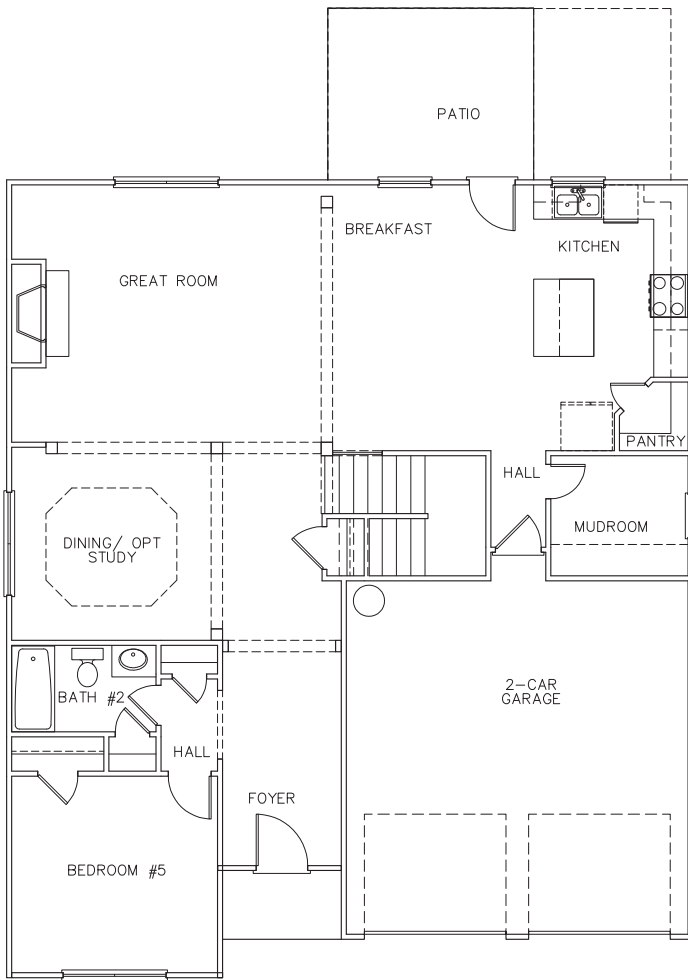

THE LeCLAIRE

Two-Story Home
5 Bedrooms, 3 Baths
Approx. 3,170 sq. ft. heated

Elevation B3

First Floor

Second Floor

In continuous effort by Silverstone Communities to improve the quality of your home, we reserve the right to change features, prices, plans and specifications without notice. Dimensions and square feet are approximations only. Renderings are for marketing purposes only. See your onsite sales associate for additional information. © 2018 Silverstone Communities. Revised 3-5-17